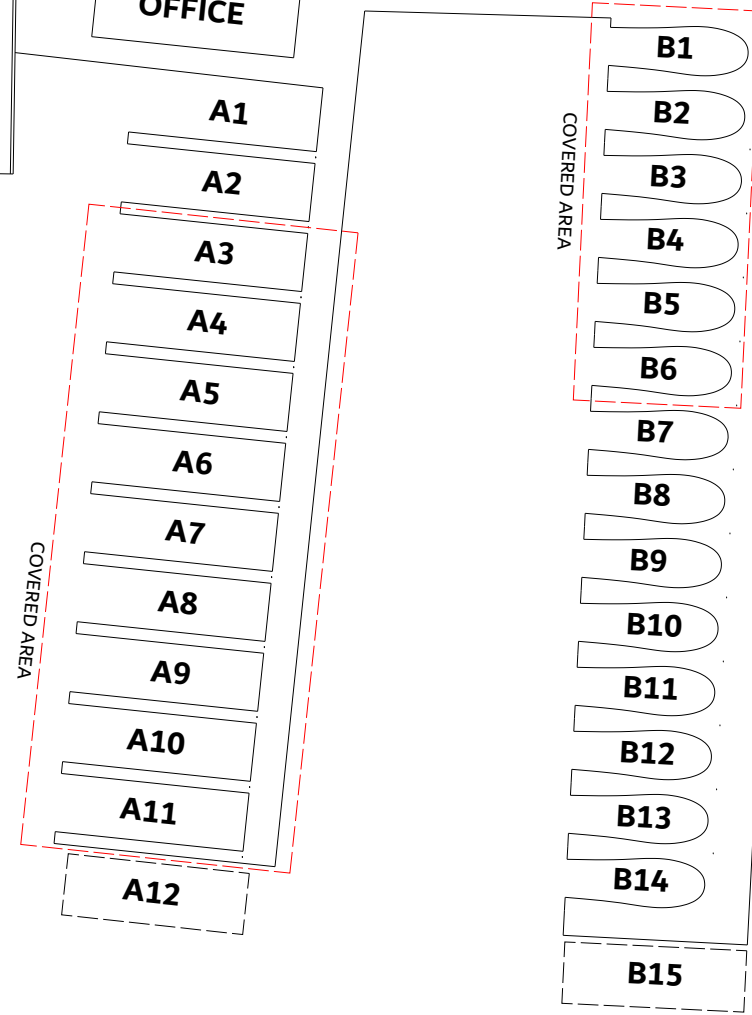

NE Tomahawk Island Dr

NE Tomahawk Island Dr

Tomahawk Island Marina

300 NE Tomahawk Island Dr, Portland, OR 97217

ENTRANCE

PARKING

RPM Marine

OFFICE

LAUNDRY AND SHOWER

COLUMBIA RIVER

COLUMBIA RIVER